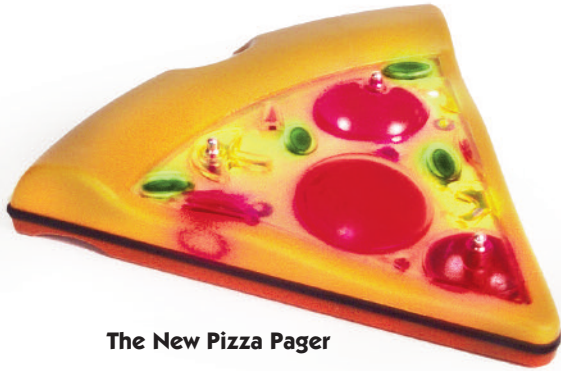

PIZZA PAGER

WWW.LRSPAGERS.CO.UK

NEW!

The New Pizza Pager

Features Stack Charging

ALSO AVAILABLE

Coaster Call

Adver-Teaser™

Lobster Call

Guest pagers are used extensively in many high-volume restaurants around the country to locate waiting customers quickly and easily, eliminate overhead paging and run a more efficient hostess station. No matter what type of restaurant, you'll find our paging systems to be a great value yet they have the dependability and durability you need day in and day out. Now you can get the same great features and benefits in the shape of a slice of pizza. The pizza pager adds that extra detail to your customer experience.

Guest Pagers:

- Pizza Pager** The latest design featuring the LRS pager in the shape of a piece of pizza
- Coaster Call®** The world's first UHF pager in a coaster! Its design is virtually indestructible. Often copied, never duplicated.
- Adver-Teaser™** This guest pager allows you to advertise using a standard business card. One-piece construction with no exposed screws.
- Lobster Call** The guest pager in the shape of a lobster. Great for seafood restaurants

Transmitters:

- T7400** Primary UHF transmitter used with Coaster Call, Adver-Teasers and Lobster Call Pagers.
- T7450 Trinity** Features patented technology to page cell phones, onsite pagers or personal wide area pagers. The most feature packed transmitter available.